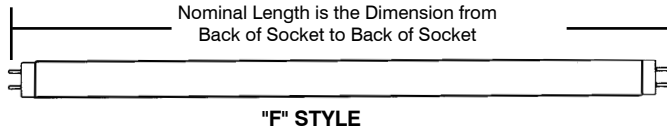

# RECESSED, SLIMLINE & BI-PIN LAMPS

T2 / T5 LINEAR

F = Fluorescent  
32 = Watts  
T12 = Dia  
4200 = Kelvin  
(CW/WW/DO)

LIGHTING

### T2 - 1/4" DIAMETER MINIATURE LAMPS - AXIAL BASE

PART #	WATTS	BULB	CRI	COLOUR	COLOUR TEMP	AVG HR LIFE	LUMENS	LEN.	PKG QTY
FM6/830	6	T2	80		3000	10000	297	8.6"	20
FM6/841	6	T2	80		4100	10000	297	8.6"	20
FM8/830	8	T2	80		3000	10000	486	12.6"	20
FM8/841	8	T2	80		4100	10000	486	12.6"	20
FM11/830	11	T2	80		3000	10000	675	16.6"	20
FM11/841	11	T2	80		4100	10000	675	16.6"	20
FM13/830	13	T2	80		3000	10000	837	20.6"	20
FM13/841	13	T2	80		4100	10000	837	20.6"	20